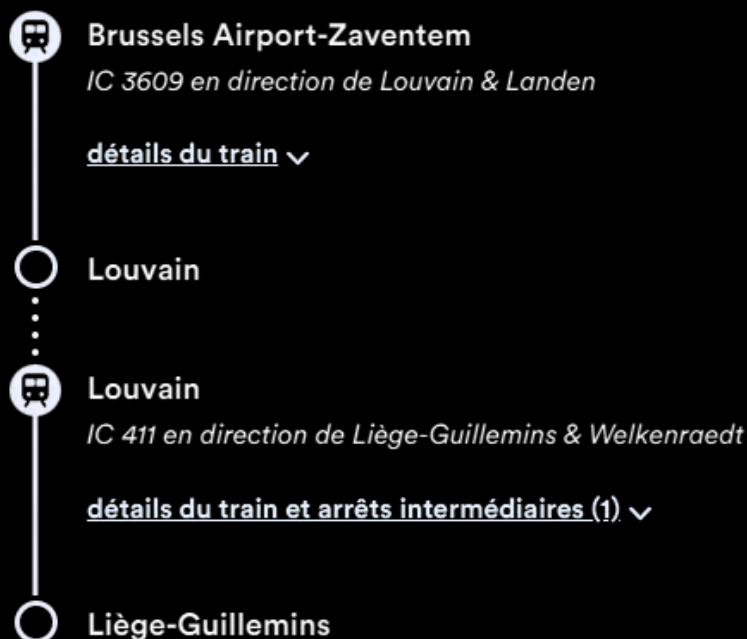

FORUM **IMPACT**

2.11_17.11.2024

AFTER THE WORLD...

ACCESS GUIDE

How to come to Liège

From Brussels Zaventem airport

At the airport

Train station

-1

Gates

2nd or 3rd floor

Price : 44 , 60 €

Booking

From Brussels South Charleroi Airport

At the airport

Price : 48 €