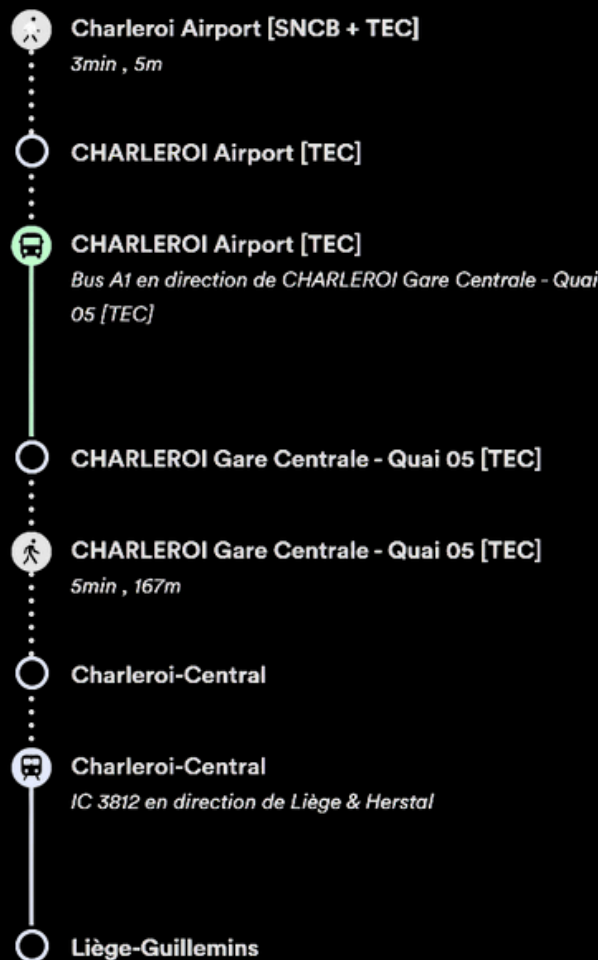

FORUM **IMPACT**

2.11_17.11.2024

AFTER THE WORLD...

ACCESS GUIDE

How to come to Liège

From Brussels Zaventem airport

At the airport

Train station

-1

Gates

2nd or 3rd floor

Price : 44 , 60 €

Booking

From Brussels South Charleroi Airport

At the airport

Price : 48 €