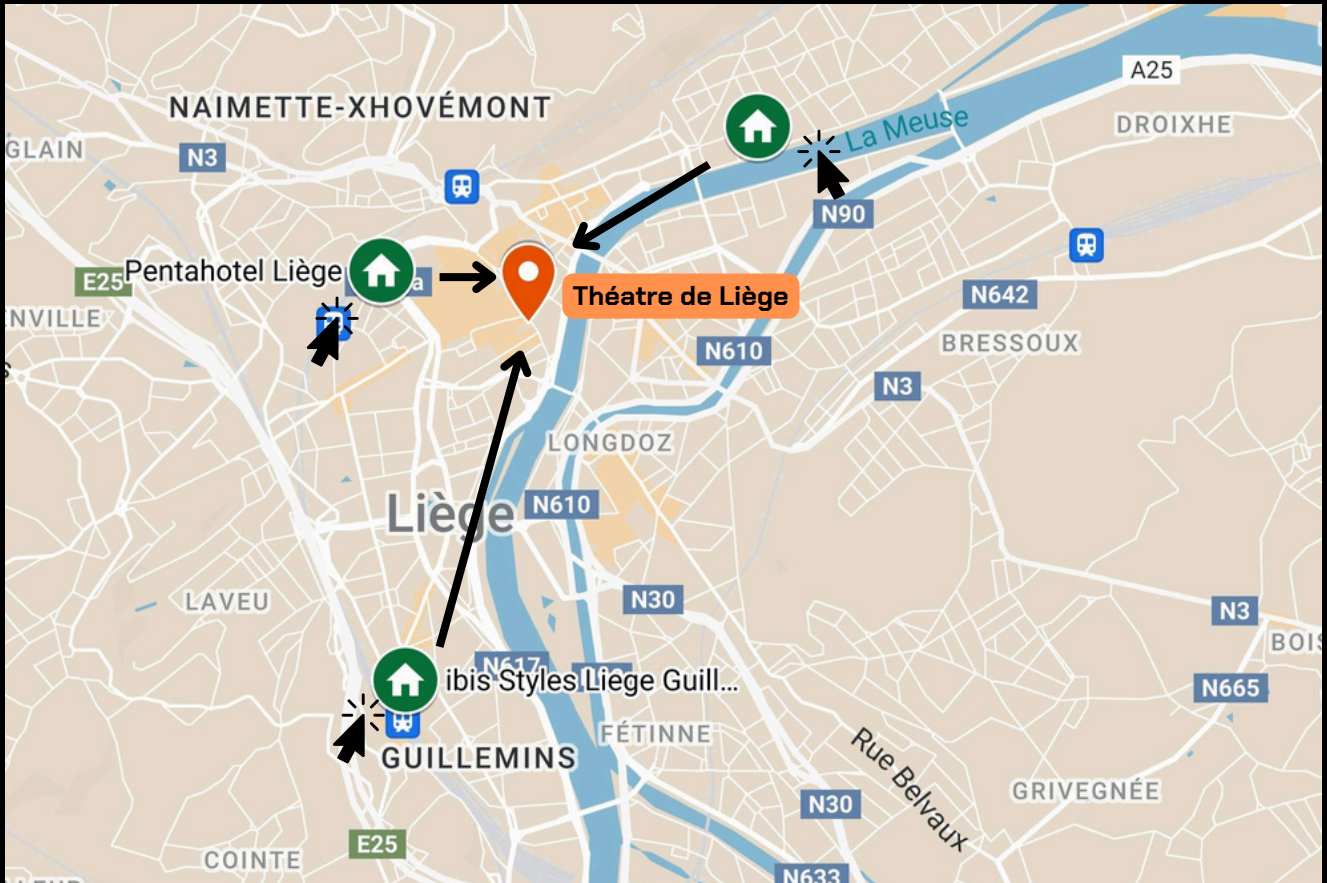

In Liège

Click to go to your hotel

Click to go to the Théâtre de Liège