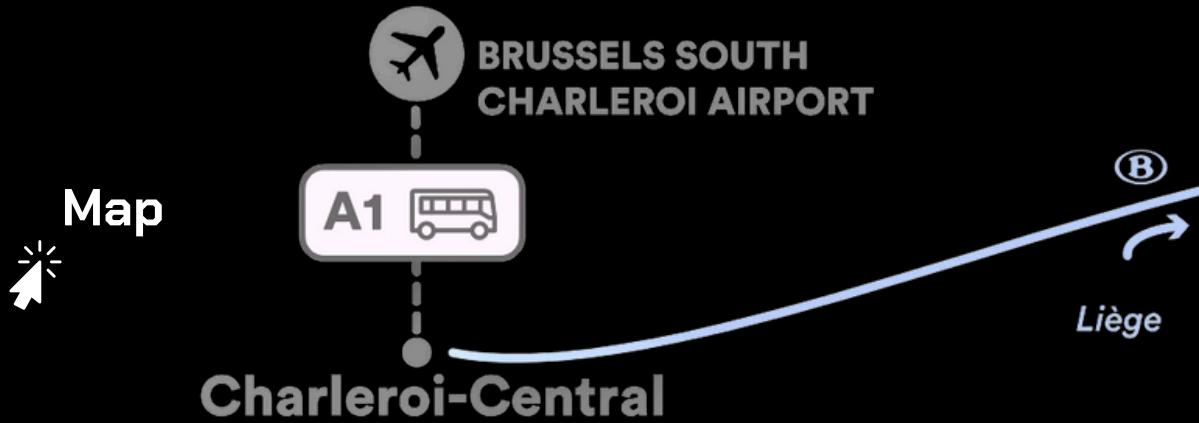

-1

Gates

2nd or 3rd floor

Price : 44 , 60 €

Booking

From Brussels South Charleroi Airport

At the airport

Price : 48 €